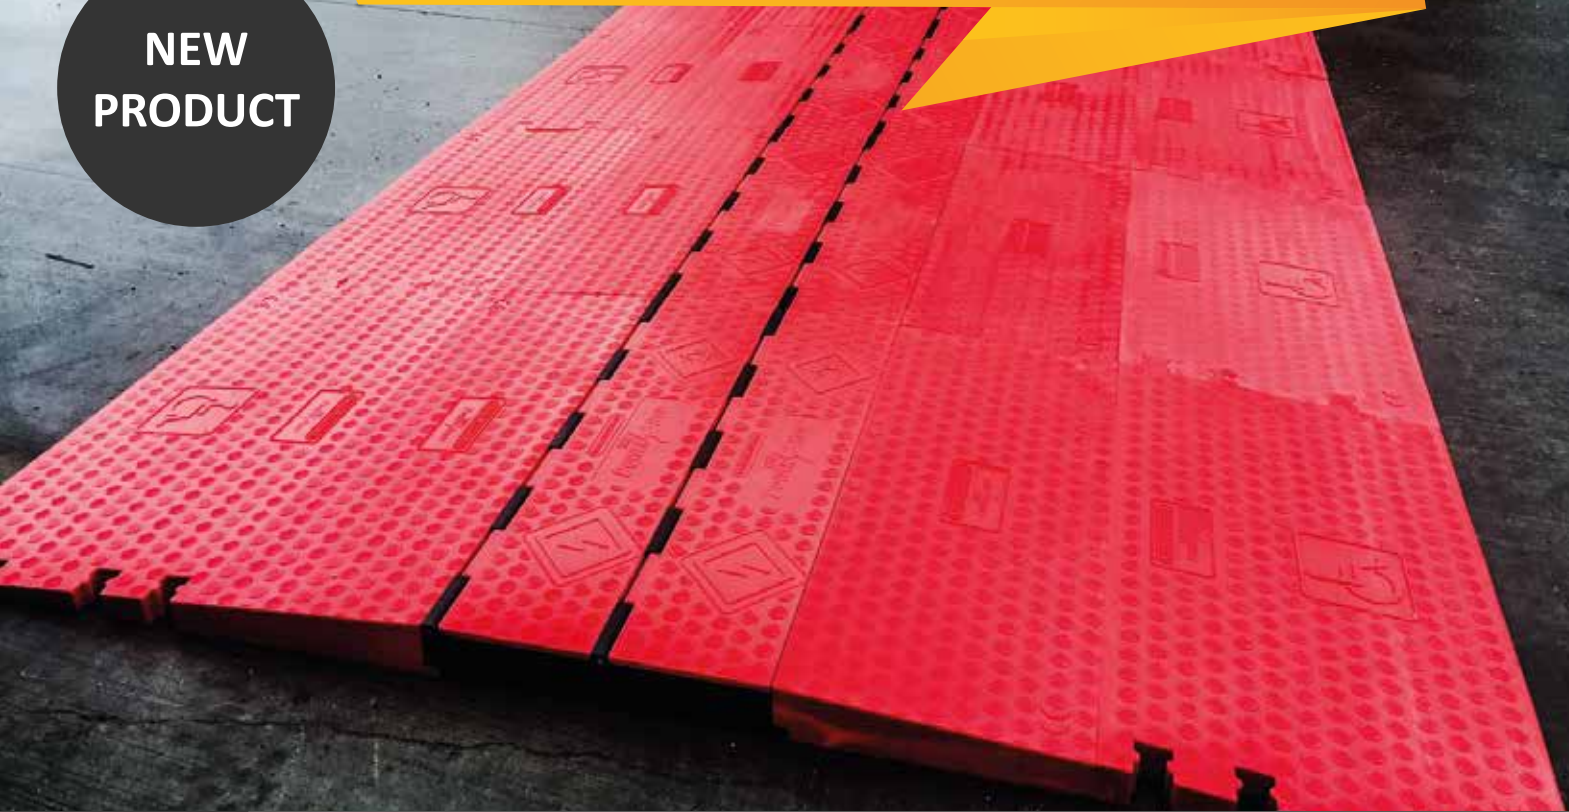

📍 Tremelobaan 34
8310 Werchter

✉ info@thepowershop.eu

🌐 www.thepowershop.eu

📞 +32 (0)16 60 81 82

NEW
PRODUCT

THE **RED** CARPET

Heavy Duty Cable Protection

Full Protection for the Most Sensitive Link

- Can be placed by one person
- Easy to transport
- Time and cost saving
- Modular

- Rapidly deployable
- Visibly present
- Quick installation
- Time saving

FAST • SOLID • STRONG